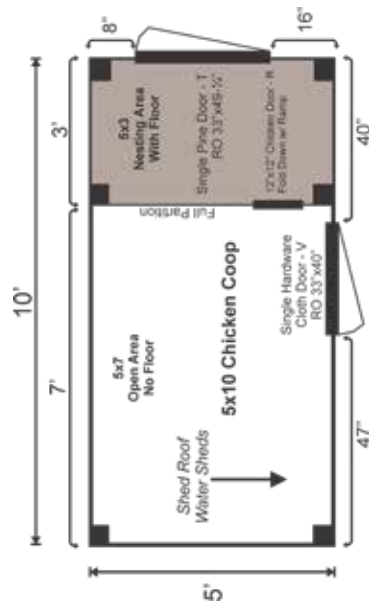

Our collection of small coops is perfect for the backyard homesteader or urban farmer. Each coop comes with a small chicken door that turns into a ramp when opened. Secure your flock from wild predators with these tried and true hen houses.

FULLY ASSEMBLED:

A weather tight shell. Specifications are the same as a PCK. Fully assembled prefabricated sheds and cottage buildings deliver exclusively to the northeast USA.

EVERY KIT INCLUDES

- Color Coded
- Part Numbered
- Step-by-Step Instructions
- & All Fastening Hardware Included

Configure Yours at

WWW.JAMAICACOTTAGESHOP.COM