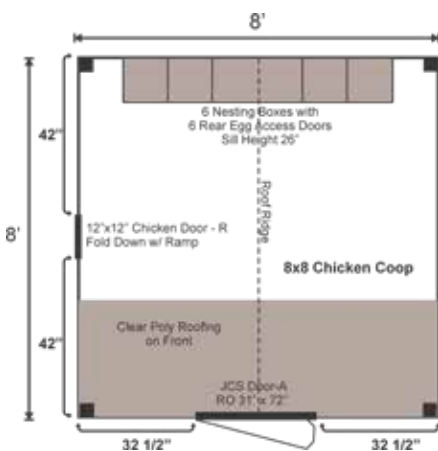

FULLY ASSEMBLED:

A weather tight shell. Specifications are the same as a PCK. Fully assembled prefabricated sheds and cottage buildings deliver exclusively to the northeast USA.

EVERY KIT INCLUDES

- Color Coded
- Part Numbered
- Step-by-Step Instructions
- & All Fastening Hardware Included

Configure Yours at

WWW.JAMAICACOTTAGESHOP.COM