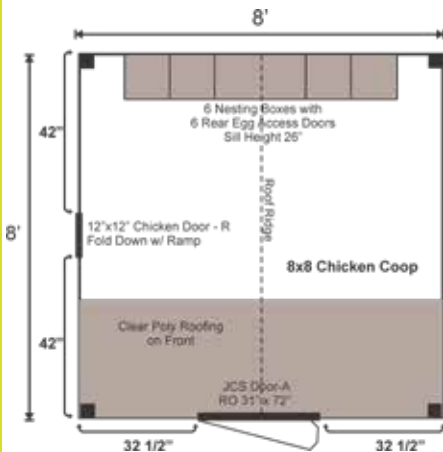

COMPLETE PRE-CUT KIT:

A weather tight shell. The PCK is the complete kit for a design. It includes everything required to assemble the building shell and includes doors and windows.

EVERY KIT INCLUDES

- Color Coded
- Part Numbered
- Step-by-Step Instructions
- & All Fastening Hardware Included

Configure Yours at

WWW.JAMAICACOTTAGESHOP.COM