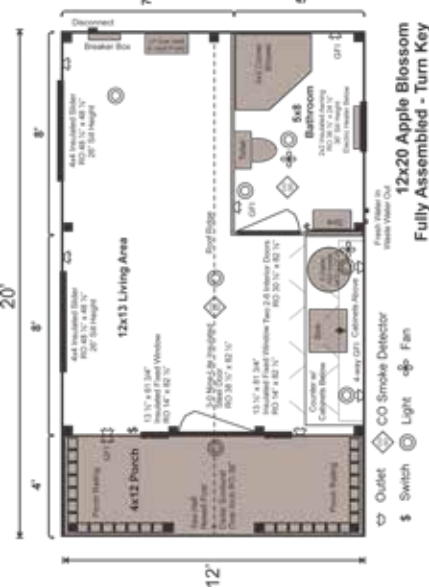

## 12X20 APPLE BLOSSOM COTTAGE

LIVING SOLUTIONS

LIVING SOLUTIONS

### 12X20 APPLE BLOSSOM COTTAGE TURN-KEY

- Base Area: 240 sq. ft.
- Total Interior Area: 192 sq. ft.
- Porch Area: 48 sq. ft.
- Recommended Foundation: Compacted 12" Crushed Gravel
- Overall Dimensions: 10'6"H x 13'2"W x 21'2"D
- Estimated Weight: 14040 lbs