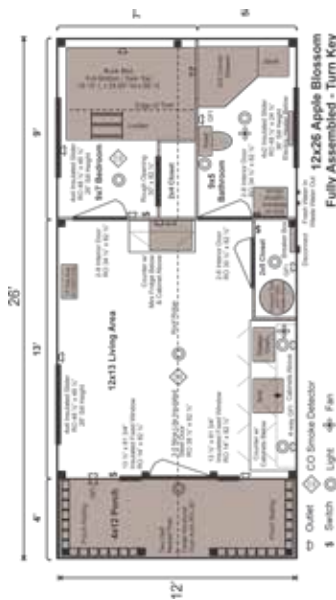

A complete turn-key design built and delivered fully assembled to your site, the Apple Blossom Cottage makes an amazing rustic retreat in the woods or guest house in the back forty. With its full insulation package, wood stove, plumbing and electrical, this charming sanctuary is ready to be enjoyed all year round.