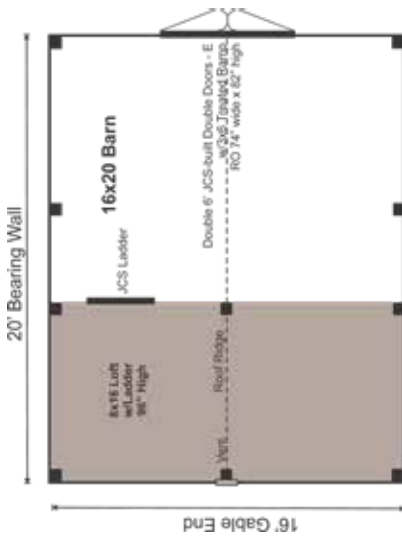

COMPLETE Pre-Cut Kit

Our Barn is an uncomplicated and economical building that is often used for farming and gardening equipment, garage space or livestock shelter. All the barns include a set of large double barn doors. The 16' wide barns also come with a loft and ladder!

Configure Yours at

WWW.JAMAICACOTTAGESHOP.COM

16X20 BARN

STORAGE
SOLUTIONS

16X20 BARN COMPLETE PRE-CUT KIT

Base Area: 320 sq. ft.

Loft Area: 128

Total Interior Area: 448 sq. ft.

Recommended Foundation:
10-12" Crushed Gravel

Overall Dimensions: 14'4"H x 18'W x 22"D

Estimated Weight: 9900 lbs

Floor System

3 (qty) 6x6x20' Hemlock Skids

2"x6" rough sawn Hemlock

Joists 16" On Center

3/4" CDX Plywood Floor Decking

Floor Weight Rating: 25 lbs/sq. ft.

Loft

8x16

Ladder Access

2"x6" rough Sawn Hemlock

Joists; 24" on center

1x8 Smooth Shiplap Pine Decking

Weight Rating 25 lbs / sqft