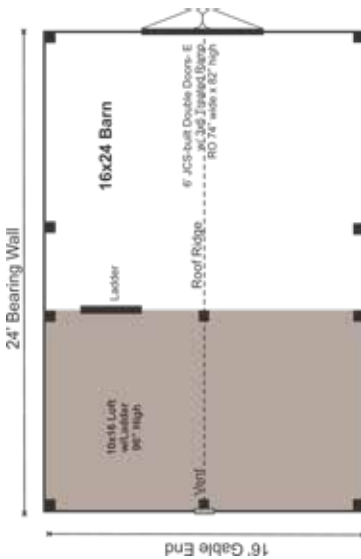

Our Barn is an uncomplicated and economical building that is often used for farming and gardening equipment, garage space or livestock shelter. All the barns include a set of large double barn doors. The 16' wide barns also come with a loft and ladder!

COMPLETE PRE-CUT KIT:

A weather tight shell. The PCK is the complete kit for a design. It includes everything required to assemble the building shell and includes doors and windows.

EVERY KIT INCLUDES

- Color Coded
- Part Numbered
- Step-by-Step Instructions
- & All Fastening Hardware Included

Configure Yours at

WWW.JAMAICACOTTAGESHOP.COM