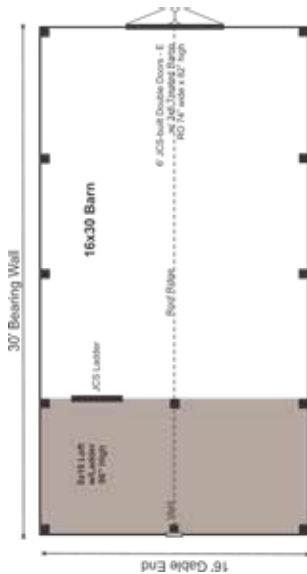

COMPLETE PRE-CUT KIT:

A weather tight shell. The PCK is the complete kit for a design. It includes everything required to assemble the building shell and includes doors and windows.

EVERY KIT INCLUDES

- Color Coded
- Part Numbered
- Step-by-Step Instructions
- & All Fastening Hardware Included

Configure Yours at

WWW.JAMAICACOTTAGESHOP.COM