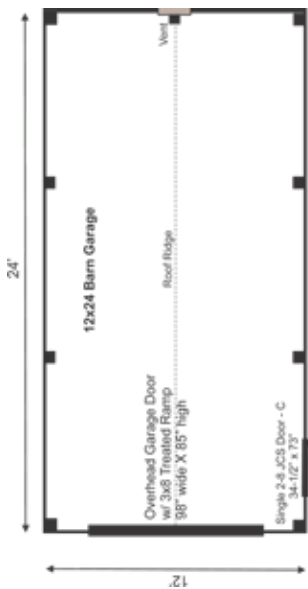

FULLY ASSEMBLED

The Barn Garage, nearly identical to our classic Barn, features a robust garage door rather than the double barn doors. To accommodate the overhead garage door, while still maintaining over the road transport, we decreased the roof pitch to increase the wall height.

Configure Yours at

WWW.JAMAICACOTTAGESHOP.COM

12X24 BARN GARAGE OPTION A STORAGE SOLUTIONS

12X24 BARN GARAGE OPTION A FULLY ASSEMBLED

Base Area: 288 sq. ft.

Total Interior Area: 288 sq. ft.

Recommended Foundation:
8-10" Crushed Gravel

Overall Dimensions: 10'6"H
x 13'2"W x 25'2"D

Estimated Weight: 6500 lbs

Floor System

2 (qty) 6x6x24' Hemlock Skids

2"x6" rough sawn Hemlock

Joists 24" On Center

3/4" CDX Plywood Floor Decking

Floor Weight Rating: 25 lbs/sq. ft.

Walls

4"x4" Hemlock Post and
Beam Wall Framing

Wall Height: 82"

Siding: 1" rough sawn
Pine Board & Batten

1" rough sawn Pine Corner &
Door Trim & 2" rough sawn
Pine Fascia & Shadow Trim

The fully assembled unit includes hemlock framing, pine board and batten siding, floor decking, corrugated metal roof, and doors. Note: Pictures may reflect client upgrades and modifications that do not come standard.