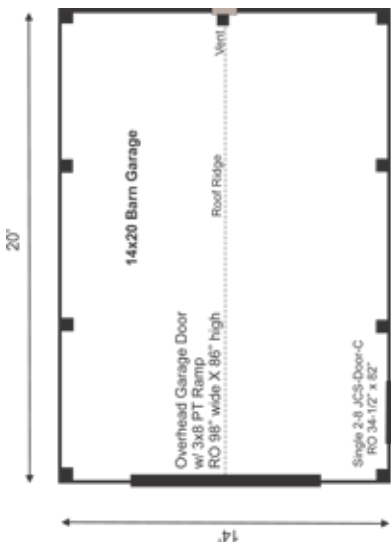

COMPLETE Pre-Cut Kit

The Barn Garage, nearly identical to our classic Barn, features a robust garage door rather than the double barn doors. To accommodate the overhead garage door, while still maintaining over the road transport, we decreased the roof pitch to increase the wall height.

Configure Yours at

WWW.JAMAICACOTTAGESHOP.COM

14X20 BARN GARAGE OPTION A STORAGE SOLUTIONS

14X20 BARN GARAGE OPTION A COMPLETE PRE-CUT KIT

Base Area: 280 sq. ft.

Total Interior Area: 280 sq. ft.

Recommended Foundation:
6-8" Crushed Gravel

Overall Dimensions: 10'6"H
x 14'10"W x 20'10"D

Estimated Weight: 6000 lbs

Floor System

2 (qty) 6x6x20' Hemlock Skids

2"x6" rough sawn Hemlock
Joists 24" On Center

¾" CDX Plywood Floor Decking

Floor Weight Rating: 25 lbs/sq. ft.

Walls

4"x4" Hemlock Post and
Beam Wall Framing

Wall Height: 86"

Siding: 1" rough sawn Pine Board & Batten

1" rough sawn Pine Corner & Door Trim &
2" rough sawn Pine Fascia & Shadow Trim

Roof

Gable Roof Style