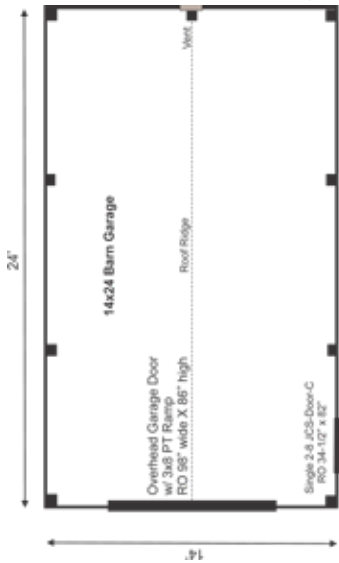

COMPLETE Pre-Cut Kit

The Barn Garage, nearly identical to our classic Barn, features a robust garage door rather than the double barn doors. To accommodate the overhead garage door, while still maintaining over the road transport, we decreased the roof pitch to increase the wall height.

Configure Yours at

WWW.JAMAICACOTTAGESHOP.COM

14X24 BARN GARAGE OPTION A STORAGE SOLUTIONS

14X24 BARN GARAGE OPTION A COMPLETE PRE-CUT KIT

Base Area: 336 sq. ft.

Total Interior Area: 336 sq. ft.

Recommended Foundation:
8-10" Crushed Gravel

Overall Dimensions: 10'6"H
x 14'10"W x 24'10"D

Estimated Weight: 7100 lbs

Floor System

2 (qty) 6x6x24' Hemlock Skids

2"x6" rough sawn Hemlock
Joists 24" On Center

¾" CDX Plywood Floor Decking

Floor Weight Rating: 25 lbs/sq. ft.

Walls

4"x4" Hemlock Post and
Beam Wall Framing

Wall Height: 86"

Siding: 1" rough sawn Pine Board & Batten

1" rough sawn Pine Corner & Door Trim &
2" rough sawn Pine Fascia & Shadow Trim

Roof

Gable Roof Style