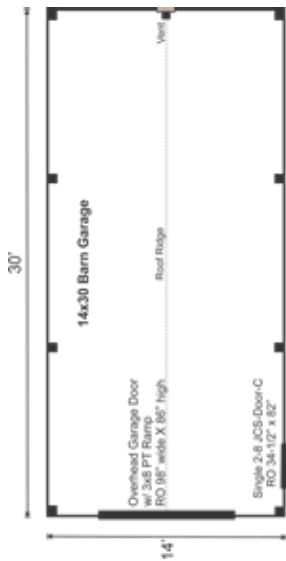

COMPLETE Pre-Cut Kit

The Barn Garage, nearly identical to our classic Barn, features a robust garage door rather than the double barn doors. To accommodate the overhead garage door, while still maintaining over the road transport, we decreased the roof pitch to increase the wall height.

Configure Yours at

WWW.JAMAICACOTTAGESHOP.COM

14X30 BARN GARAGE OPTION A STORAGE SOLUTIONS

14X30 BARN GARAGE OPTION A COMPLETE PRE-CUT KIT

Base Area: 420 sq. ft.

Total Interior Area: 420 sq. ft.

Recommended Foundation:
10–12" Crushed Gravel

Overall Dimensions: 10'6"H
x 14'10"W x 30'10"D

Estimated Weight: 8800 lbs

Floor System

2 (qty) 6x6x30' Hemlock Skids

2"x6" rough sawn Hemlock

Joists 24" On Center

¾" CDX Plywood Floor Decking

Floor Weight Rating: 25 lbs/sq. ft.

Walls

4"x4" Hemlock Post and

Beam Wall Framing

Wall Height: 86"

Siding: 1" rough sawn Pine Board & Batten

1" rough sawn Pine Corner & Door Trim &

2" rough sawn Pine Fascia & Shadow Trim

Roof