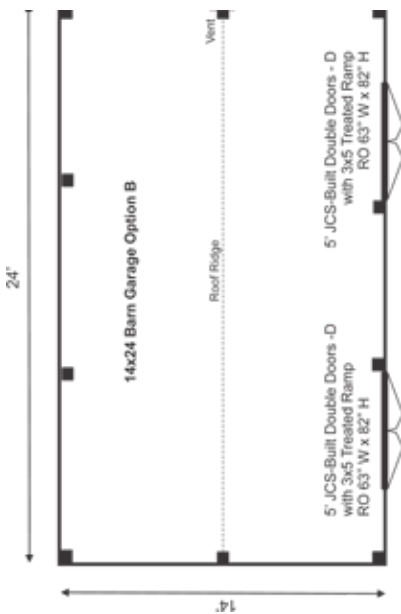

# FULLY ASSEMBLED

The roomy Barn Garage Option B utilizes two sets of built double barn doors with a pressure treated ramp. This simple solution makes an ideal livestock shelter with feed storage or can be used as two-compartment shed.

## 14X24 BARN GARAGE OPTION B FULLY ASSEMBLED

Base Area: 336 sq. ft.

Total Interior Area: 336 sq. ft.

Recommended Foundation:  
8-10" Crushed Gravel

Overall Dimensions: 10'6"H  
x 24'10"W x 14'9"D

Estimated Weight: 7100 lbs