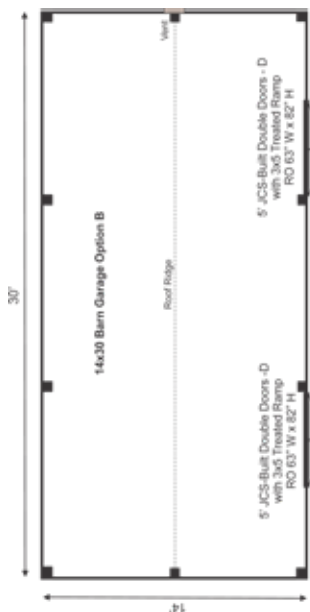

# FULLY ASSEMBLED

The roomy Barn Garage Option B utilizes two sets of built double barn doors with a pressure treated ramp. This simple solution makes an ideal livestock shelter with feed storage or can be used as two-compartment shed.

## 14X30 BARN GARAGE OPTION B FULLY ASSEMBLED

Base Area: 420 sq. ft.

Total Interior Area: 420 sq. ft.

Recommended Foundation:  
10–12" Crushed Gravel

Overall Dimensions: 10'6"H  
x 30'10"W x 14'9"D

Estimated Weight: 8800 lbs

### Floor System

2 (qty) 6x6x30' Hemlock Skids

2"x6" rough sawn Hemlock  
Joists 24" On Center

¾" CDX Plywood Floor Decking

Floor Weight Rating: 15 lbs/sq. ft.