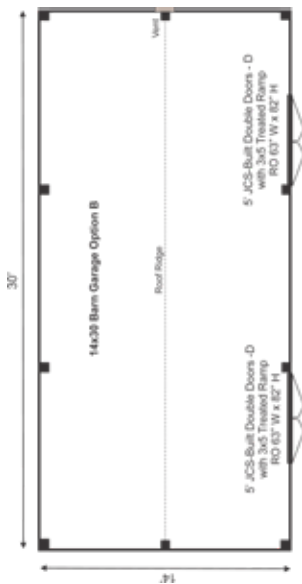

# COMPLETE Pre-Cut Kit

The roomy Barn Garage Option B utilizes two sets of built double barn doors with a pressure treated ramp. This simple solution makes an ideal livestock shelter with feed storage or can be used as two-compartment shed.

## 14X30 BARN GARAGE OPTION B COMPLETE PRE-CUT KIT

Base Area: 420 sq. ft.

Total Interior Area: 420 sq. ft.

Recommended Foundation:  
10–12" Crushed Gravel

Overall Dimensions: 10'6"H  
x 30'10"W x 14'10"D

Estimated Weight: 8800 lbs

### Floor System

2 (qty) 6x6x30' Hemlock Skids

2"x6" rough sawn Hemlock  
Joists 24" On Center

¾" CDX Plywood Floor Decking

Floor Weight Rating: 15 lbs/sq. ft.

### Walls

4"x4" Hemlock Post and  
Beam Wall Framing

Wall Height: 86"

Siding: 1" rough sawn  
Pine Board & Batten

1" rough sawn Pine Corner &  
Door Trim & 2" rough sawn  
Pine Fascia & Shadow Trim