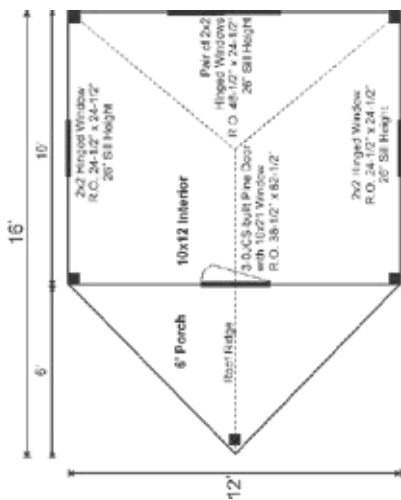

COMPLETE PRE-CUT KIT:

A weather tight shell. The PCK is the complete kit for a design. It includes everything required to assemble the building shell and includes doors and windows.

EVERY KIT INCLUDES

- Color Coded
- Part Numbered
- Step-by-Step Instructions
- & All Fastening Hardware Included

Configure Yours at

WWW.JAMAICACOTTAGESHOP.COM