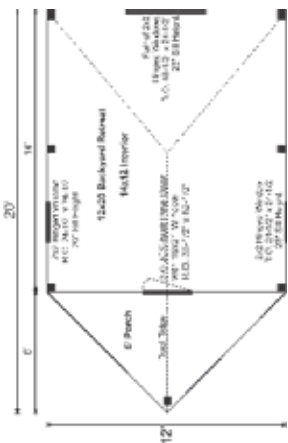

FULLY ASSEMBLED

Adorned with a stark roof pitch, "flying V" porch, and an abundance of windows, the Backyard Retreat is the perfect eye-catching design to complement its surroundings.

12X20 BACKYARD RETREAT

STORAGE SOLUTIONS

STORAGE SOLUTIONS

12X20 BACKYARD RETREAT FULLY ASSEMBLED

Base Area: 240 sq. ft.

Total Interior Area: 204 sq. ft.

Porch Area: 36 sq. ft.

Recommended Foundation:
8-10" Crushed Gravel

Overall Dimensions: 10'6"H
x 13'2"W x 21'2"D

Estimated Weight: 6200 lbs

Floor System

- 2 (qty) 4x6x12' Hemlock Skids
- 1 (qty) 4x6x16' Hemlock Skid
- 2"x6" rough sawn Hemlock Joists 24" On Center
- ¾" CDX Plywood Floor Decking
- 1" rough sawn Hemlock Porch Decking
- Floor Weight Rating: 25 lbs/sq. ft.

Walls

- 4"x4" Hemlock Post and Beam Wall Framing
- Wall Height: 59"
- Siding: 1" rough sawn Pine Board & Batten
- 1" rough sawn Pine Corner, Door & Window Trim & 2" rough sawn Pine Fascia & Shadow Trim