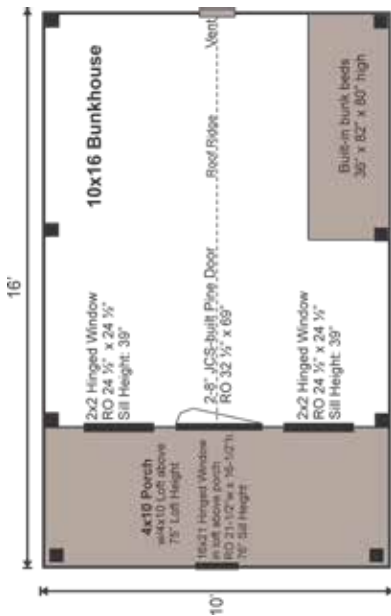

FULLY ASSEMBLED

Our Bunkhouse is the perfect cabin for a family outing, hunting cabin, or to pack in a bunch of munchkins for a backyard sleepover. The smallest of this design sleeps three with a set of bunk beds and a loft above the 4' porch.

- Step-by-Step Instructions
- All Fastening Hardware Included

Configure Yours at

WWW.JAMAICACOTTAGESHOP.COM

10X16 BUNKHOUSE

STORAGE SOLUTIONS

STORAGE SOLUTIONS

10X16 BUNKHOUSE FULLY ASSEMBLED

Base Area: 160 sq. ft.

Loft Area: 40 sq. ft.

Total Interior Area: 160 sq. ft.

Porch Area: 40 sq. ft.

Recommended Foundation:
6-8" Crushed Gravel

Overall Dimensions: 10'6"H x 11'2"W x 17'2"D

Estimated Weight: 5200 lbs

Floor System

2 (qty) 6x6x16' Hemlock Skids

2"x6" rough sawn Hemlock
Joists 24" On Center

¾" CDX Plywood Floor Decking

1" rough sawn Hemlock Porch Decking

Floor Weight Rating: 25 lbs/sq. ft.

Loft

4x10

Ladder Access