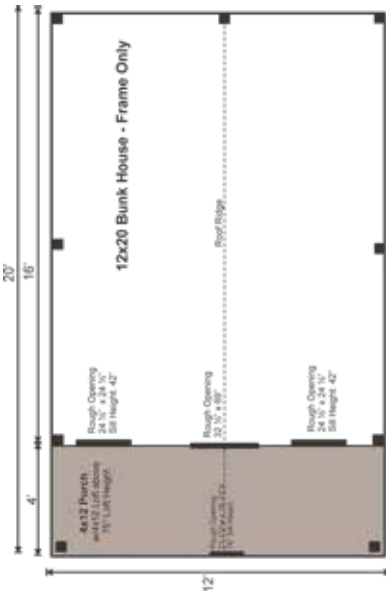

12X20 BUNKHOUSE

STORAGE SOLUTIONS

STORAGE SOLUTIONS

FULLY ASSEMBLED:

A weather tight shell. Specifications are the same as a PCK. Fully assembled prefabricated sheds and cottage buildings deliver exclusively to the northeast USA.

EVERY KIT INCLUDES

- Color Coded
- Part Numbered
- Step-by-Step Instructions
- All Fastening Hardware Included

Configure Yours at

WWW.JAMAICACOTTAGESHOP.COM

12X20 BUNKHOUSE FULLY ASSEMBLED

Base Area: 240 sq. ft.

Loft Area: 48 sq. ft.

Total Interior Area: 240 sq. ft.

Porch Area: 48 sq. ft.

Recommended Foundation:
8-10" Crushed Gravel

Overall Dimensions: 10'6"H x 13'2"W x 21'2"D

Estimated Weight: 6500 lbs

Floor System

2 (qty) 6x6x20' Hemlock Skids

2"x6" rough sawn Hemlock
Joists 24" On Center

3/4" CDX Plywood Floor Decking

1" rough sawn Hemlock Porch Decking

Floor Weight Rating: 25 lbs/sq. ft.

Loft

4x12

Ladder Access

2"x6" rough sawn Hemlock Joists 24" on center

Smooth Shiplap Pine Loft Decking

Weight Rating 10 lbs / sqft

Walls

4"x4" Hemlock Post and Beam Wall Framing

Wall Height: 82"

Siding: 1" rough sawn Pine Board & Batten

The fully assembled unit includes hemlock framing, pine board and batten siding, floor decking, corrugated metal roof, windows and doors. Note: Pictures may reflect client upgrades and modifications that do not come standard.

1" rough sawn Pine Corner, Door & Window Trim & 2" rough sawn Pine Fascia & Shadow Trim

Roof

Asymmetrical Gable Roof Style

Roof Pitch: 4/12 Porch: 4/12

2"x6" rough sawn Hemlock
Rafters 24" On Center

2"x6" rough sawn Hemlock Exposed Collar Ties

1"x4" rough sawn Hemlock
Strapping 20" On Center

Corrugated 29g Metal Roofing,
Color: Evergreen

Door & Windows:

Door: 1 (qty) 2-8 JCS-built 2" Thick rough sawn Pine Single Door, no ramp

Windows: 2 (qty) 2'x2' six-lite Hinged Barn Sash Window, 1 (qty) 16"x21" four-lite Hinged Barn Sash Window

Additional Features

1 (qty) Wood Louvered Vent

Built-In Bunk Beds rough sawn Pine 36"x82"x80" High

Delivery & Logistics Information

Fully Assembled prefabricated sheds and cottage buildings are deliverable exclusively to the Northeast USA.

BNKH.12X20.FA