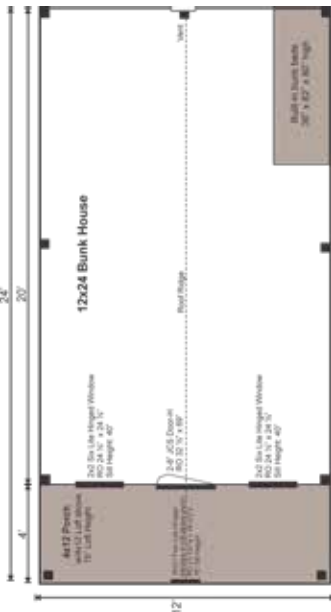

12X24 BUNKHOUSE

STORAGE SOLUTIONS

STORAGE SOLUTIONS

FULLY ASSEMBLED:

A weather tight shell. Specifications are the same as a PCK. Fully assembled prefabricated sheds and cottage buildings deliver exclusively to the northeast USA.

EVERY KIT INCLUDES

- Color Coded
- Part Numbered
- Step-by-Step Instructions
- & All Fastening Hardware Included

Configure Yours at

WWW.JAMAICACOTTAGESHOP.COM

12X24 BUNKHOUSE FULLY ASSEMBLED

Base Area: 288 sq. ft.

Loft Area: 48 sq. ft.

Total Interior Area: 288 sq. ft.

Porch Area: 48 sq. ft.

Recommended Foundation:
8-10" Crushed Gravel

Overall Dimensions: 10'6"H x 13'2"W x 25'2"D

Estimated Weight: 7100 lbs

Floor System

2 (qty) 6x6x24' Hemlock Skids

2"x6" rough sawn Hemlock

Joists 24" On Center

3/4" CDX Plywood Floor Decking

1" rough sawn Hemlock Porch Decking

Floor Weight Rating: 25 lbs/sq. ft.

Loft

4x12

Ladder Access

2"x6" rough sawn Hemlock Joists 24" on center

Smooth Shiplap Pine Loft Decking

Weight Rating 10 lbs / sqft

Walls

4"x4" Hemlock Post and Beam Wall Framing

Wall Height: 82"

Siding: 1" rough sawn Pine Board & Batten

The fully assembled unit includes hemlock framing, pine board and batten siding, floor decking, corrugated metal roof, windows and doors. Note: Pictures may reflect client upgrades and modifications that do not come standard.

1" rough sawn Pine Corner, Door & Window Trim & 2" rough sawn Pine Fascia & Shadow Trim

Roof

Asymmetrical Gable Roof Style

Roof Pitch: 4/12 Porch: 4/12

2"x6" rough sawn Hemlock

Rafters 24" On Center

2"x6" rough sawn Hemlock Exposed Collar Ties

1"x4" rough sawn Hemlock

Strapping 20" On Center

Corrugated 29g Metal Roofing,

Color: Evergreen

Door & Windows:

Door: 1 (qty) 2-8 JCS-built 2" Thick rough sawn Pine Single Door, no ramp

Windows: 2 (qty) 2'x2' six-lite Hinged Barn Sash Window, 1 (qty) 16"x21" four-lite Hinged Barn Sash Window

Additional Features

1 (qty) Wood Louvered Vent

Built-In Bunk Beds rough sawn Pine 36"x82"x80" High

Delivery & Logistics Information

Fully Assembled prefabricated sheds and cottage buildings are deliverable exclusively to the Northeast USA.

BNKH.12X24.FA