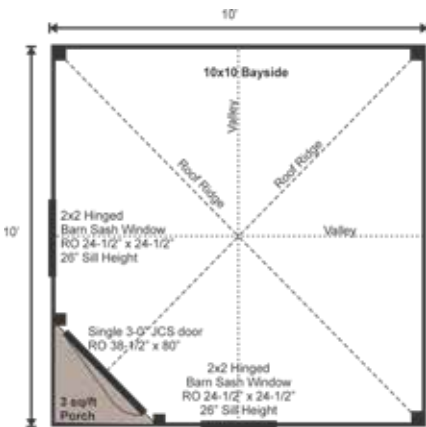

COMPLETE PRE-CUT KIT:

A weather tight shell. The PCK is the complete kit for a design. It includes everything required to assemble the building shell and includes doors and windows.

EVERY KIT INCLUDES

- Color Coded
- Part Numbered
- Step-by-Step Instructions
- All Fastening Hardware Included

Configure Yours at

WWW.JAMAICACOTTAGESHOP.COM