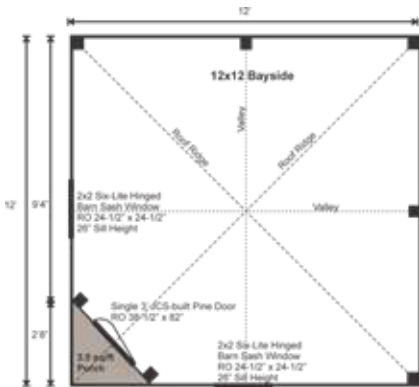

FULLY ASSEMBLED:

A weather tight shell. Specifications are the same as a PCK. Fully assembled prefabricated sheds and cottage buildings deliver exclusively to the northeast USA.

EVERY KIT INCLUDES

- Color Coded
- Part Numbered
- Step-by-Step Instructions
- & All Fastening Hardware Included

Configure Yours at

WWW.JAMAICACOTTAGESHOP.COM

BSIDE.12X12.FA