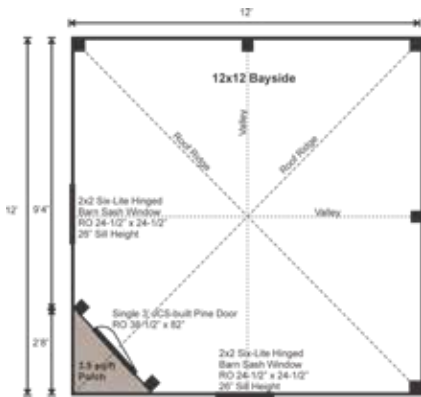

COMPLETE PRE-CUT KIT:

A weather tight shell. The PCK is the complete kit for a design. It includes everything required to assemble the building shell and includes doors and windows.

EVERY KIT INCLUDES

- Color Coded
- Part Numbered
- Step-by-Step Instructions
- All Fastening Hardware Included

Configure Yours at

WWW.JAMAICACOTTAGESHOP.COM