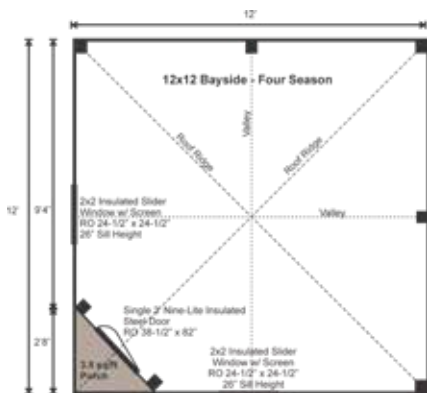

12X12 BAYSIDE 4-SEASON PRE-CUT KIT

Base Area: 144 sq. ft.

Total Interior Area: 140 sq. ft.

Porch Area: 4 sq. ft.

Recommended Foundation:
8–10" Crushed Gravel

Overall Dimensions: 10'6"H x 13'8"W x 13'8"D

Estimated Weight: 7200 lbs

Walls

- 4"x4" Hemlock Post and Beam Wall Framing
- Wall Height: 60"
- Wall Vapor Barrier
- Foil Backed Rigid Foam Insulation (R13)
- Shiplap Pine Interior Sheathing
- Siding: 1" rough sawn Pine Board & Batten
- 1" rough sawn Pine Corner, Door & Window Trim & 2" rough sawn Pine Fascia & Shadow Trim

Roof

- Cross Gable Roof Style
- Roof Pitch: 8/12 Porch: 8/12
- Roof Features: Flying V Covered Porch
- 2"x6" Kiln Dried Spruce Rafters 24" On Center
- 1"x6" Kiln Dried Spruce Exposed Collar Ties
- 1" rough sawn Solid Barn Board Roof Sheathing
- Roof Vapor Barrier
- 5½" Fiberglass Insulation (R21)
- Shiplap Pine Interior Ceiling Sheathing
- Corrugated 29g Metal Roofing, Color: Evergreen

- Estimated Assembly Time: Two People: 65 hrs
- Estimated Shipping Cube Sizes
- Cube 1: 42"x48"x192" Cube 2: 42"x48"x192" Cube 3: 42"x48"x192"

4-SEASON KITS:

The package includes the complete kit plus vapor barrier, insulation, solid pine roof sheathing, ship lap pine interior wall and ceiling sheathing, double-pane, energy efficient windows and an insulated steel door.