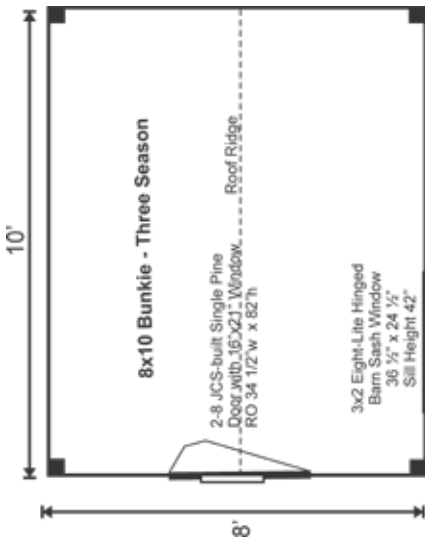

3-SEASON KITS:

A three-season kit prepares the building for interior finishing. It includes complete PCK version plus vapor barrier, solid roof sheathing and insulated floor system.

EVERY KIT INCLUDES

- Color Coded
- Part Numbered
- Step-by-Step Instructions
- All Fastening Hardware Included

Configure Yours at

WWW.JAMAICACOTTAGESHOP.COM