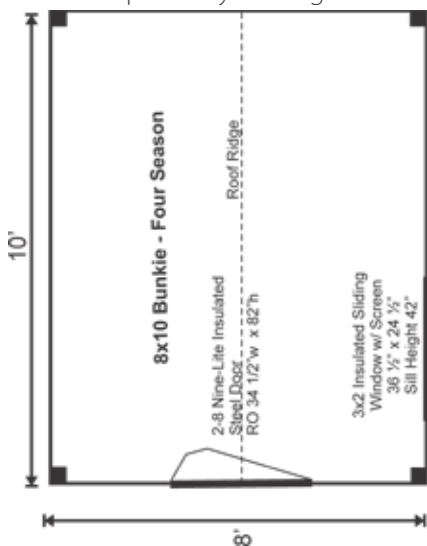

4-SEASON KITS:

The package includes the complete kit plus vapor barrier, insulation, solid pine roof sheathing, ship lap pine interior wall and ceiling sheathing, double-pane, energy efficient windows and an insulated steel door.

EVERY KIT INCLUDES

- Color Coded
- Part Numbered
- Step-by-Step Instructions
- & All Fastening Hardware Included

Configure Yours at

WWW.JAMAICACOTTAGESHOP.COM