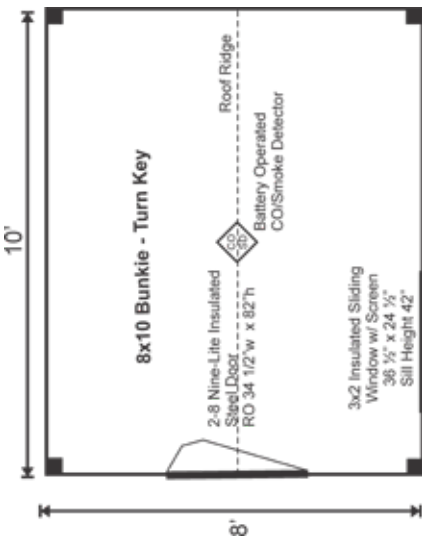

TURN-KEY

Turn key structures are four season fully assembled builds that will also include basic electric, heating and plumbing options. These utilities may be traditional or off-grid.

EVERY KIT INCLUDES

- Color Coded
- Part Numbered
- Step-by-Step Instructions
- & All Fastening Hardware Included

Configure Yours at

WWW.JAMAICACOTTAGESHOP.COM