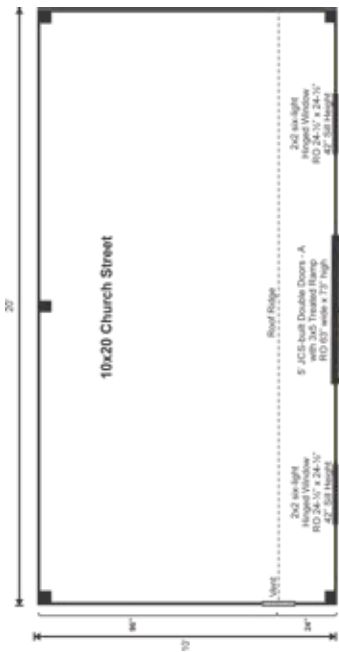

We took our Saltbox shed and gave it some flair. The roofing is upgraded to architectural asphalt shingles with a copper roll ridge cap and the siding is horizontal Eastern White pine clapboard.

FULLY ASSEMBLED:

A weather tight shell. Specifications are the same as a PCK. Fully assembled prefabricated sheds and cottage buildings deliver exclusively to the northeast USA.

EVERY KIT INCLUDES

- Color Coded
- Part Numbered
- Step-by-Step Instructions
- All Fastening Hardware Included

Configure Yours at

WWW.JAMAICACOTTAGESHOP.COM