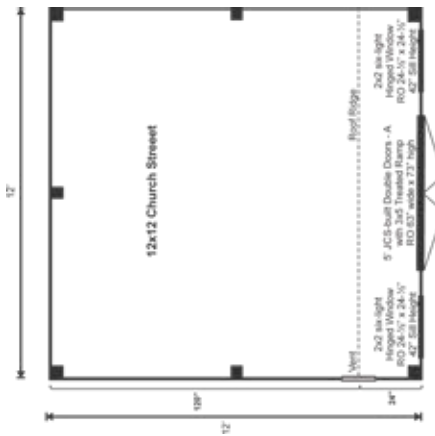

FULLY ASSEMBLED:

A weather tight shell. Specifications are the same as a PCK. Fully assembled prefabricated sheds and cottage buildings deliver exclusively to the northeast USA.

EVERY KIT INCLUDES

- Color Coded
- Part Numbered
- Step-by-Step Instructions
- & All Fastening Hardware Included

Configure Yours at

WWW.JAMAICACOTTAGESHOP.COM

CHURCH.12X12.FA