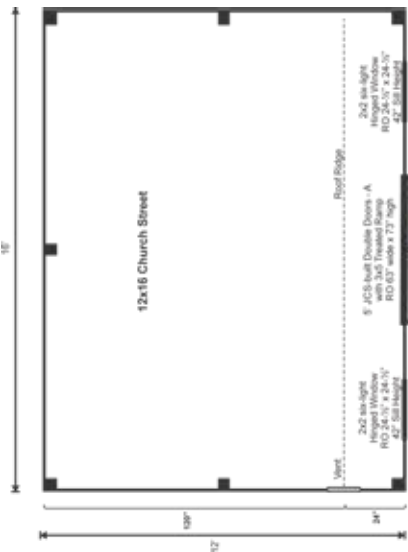

12X16 CHURCH STREET

STORAGE SOLUTIONS

STORAGE SOLUTIONS

12X16 CHURCH STREET FULLY ASSEMBLED

Base Area: 192 sq. ft.

Total Interior Area: 192 sq. ft.

Recommended Foundation:
6–8" Crushed Gravel

Overall Dimensions: 10'6"H
x 17'2"W x 13'2"D

Estimated Weight: 5300 lbs

Floor System

2 (qty) 6"x6"x16' Hemlock Skids

2"x6" rough sawn Hemlock
Joists 24" On Center

¾" CDX Plywood Floor Decking

Floor Weight Rating: 25 lbs/sq. ft.

Walls

4"x4" Hemlock Post and
Beam Wall Framing

Wall Height: Front: 83" Rear: 67"

Siding: Horizontal Pine Clapboard

1" rough sawn Pine Corner, Door
& Window Trim & 2" rough sawn
Pine Fascia & Shadow Trim

Roof

Saltbox Roof Style

The fully assembled unit includes hemlock framing, pine clapboard siding, floor decking, corrugated metal roof, windows and doors. Note: Pictures may reflect client upgrade and modifications that do not come standard.