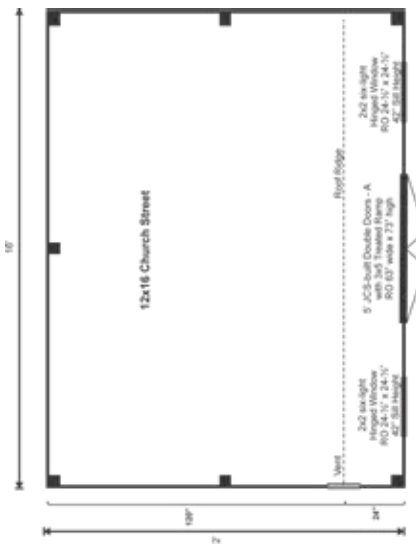

COMPLETE PRE-CUT KIT:

A weather tight shell. The PCK is the complete kit for a design. It includes everything required to assemble the building shell and includes doors and windows.

EVERY KIT INCLUDES

- Color Coded
- Part Numbered
- Step-by-Step Instructions
- & All Fastening Hardware Included

Configure Yours at

WWW.JAMAICACOTTAGESHOP.COM