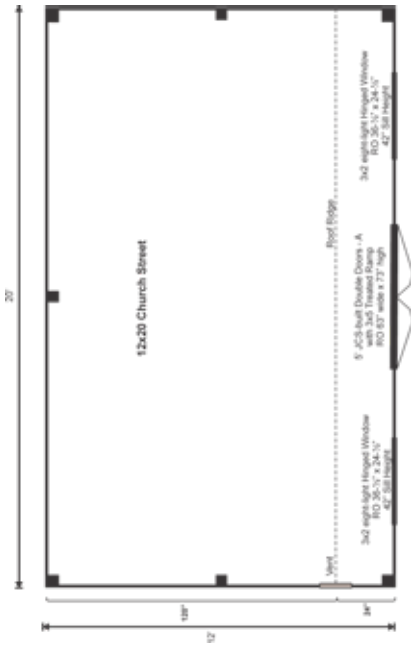

We took our Saltbox shed and gave it some flair. The roofing is upgraded to architectural asphalt shingles with a copper roll ridge cap and the siding is horizontal Eastern White pine clapboard.

FULLY ASSEMBLED:

A weather tight shell. Specifications are the same as a PCK. Fully assembled prefabricated sheds and cottage buildings deliver exclusively to the northeast USA.

EVERY KIT INCLUDES

- Color Coded
- Part Numbered
- Step-by-Step Instructions
- & All Fastening Hardware Included

Configure Yours at

WWW.JAMAICACOTTAGESHOP.COM