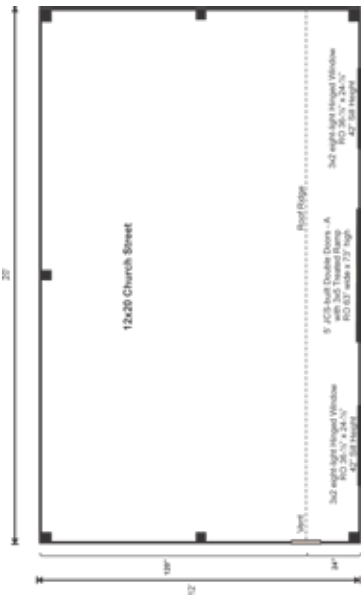

COMPLETE PRE-CUT KIT:

A weather tight shell. The PCK is the complete kit for a design. It includes everything required to assemble the building shell and includes doors and windows.

EVERY KIT INCLUDES

- Color Coded
- Part Numbered
- Step-by-Step Instructions
- All Fastening Hardware Included

Configure Yours at

WWW.JAMAICACOTTAGESHOP.COM