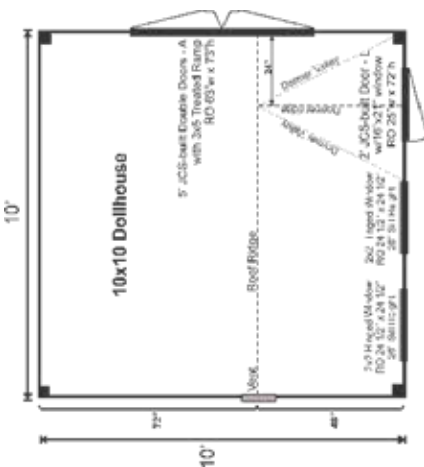

10X10 DOLLHOUSE

STORAGE SOLUTIONS

STORAGE SOLUTIONS

10X10 DOLLHOUSE COMPLETE PRE-CUT KIT

Base Area: 100 sq. ft.

Total Interior Area: 100 sq. ft.

Recommended Foundation:
4–6" Crushed Gravel

Overall Dimensions: 10'6" H
x 11'2" W x 11'2" D

Wall Height: 60" Dormer Wall Height: 60"

Siding: 1" rough sawn Pine Board & Batten

1" rough sawn Pine Corner, Door
& Window Trim & 2" rough sawn
Pine Fascia & Shadow Trim

Roof

Gable Roof Style

Roof Pitch: 12/12 Dormer: 24/12

1"x6" rough sawn Hemlock
Exposed Collar Ties

1"x4" rough sawn Hemlock
Strapping 20" On Center

Corrugated 29g Metal Roofing,
Color: Evergreen

Aluminum Valley Flashing

Doors & Windows:

Doors: 1 (qty) 2-0 JCS-built 2" Thick rough
sawn Pine Single Door with 16"x21"
Fixed Window, no ramp, 1 (qty) 5-0 JCS-
built 2" Thick rough sawn Pine Double
Doors w/ 3x5 Pressure Treated Ramp

Windows: 2 (qty) 2'x2' six-lite
Hinged Barn Sash Window

Additional Features

1 (qty) Wood Louvered Vent

Assembly & Logistics Information

Estimated Assembly Time:
Two People: 20 hrs

Estimated Shipping Cube Sizes
Cube 1: 42"x52"x144"