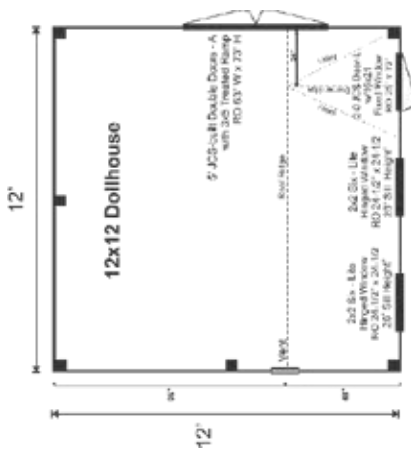

12X12 DOLLHOUSE

STORAGE
SOLUTIONS

STORAGE
SOLUTIONS

12X12 DOLLHOUSE COMPLETE PRE-CUT KIT

Base Area: 144 sq. ft.

Total Interior Area: 144 sq. ft.

Recommended Foundation:
6-8" Crushed Gravel

Overall Dimensions: 10'6"H
x 13'2"W x 13'2"D

Estimated Weight: 4400 lbs

Floor System

2 (qty) 4x6x12' Hemlock Skids

2"x6" rough sawn Hemlock
Joists 24" On Center

3/4" CDX Plywood Floor Decking

Floor Weight Rating: 25 lbs/sq. ft.

Walls

4"x4" Hemlock Post and Beam Wall Framing

Wall Height: 60" Dormer Wall Height: 60"

Siding: 1" rough sawn Pine Board & Batten

1" rough sawn Pine Corner, Door
& Window Trim & 2" rough sawn
Pine Fascia & Shadow Trim

Roof

Gable Roof Style

Roof Pitch: Front: 12/12; Rear:
6/12; Dormer: 24/12