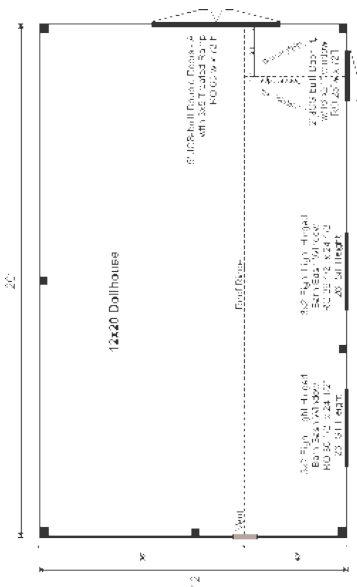

The darling Dollhouse entices our customers who are looking for a garden shed or playhouse with a dash of sophistication. The steep dormer above the single door and barn sash windows create an inviting space for all.

COMPLETE PRE-CUT KIT:

A weather tight shell. The PCK is the complete kit for a design. It includes everything required to assemble the building shell and includes doors and windows.

EVERY KIT INCLUDES

- Color Coded
- Part Numbered
- Step-by-Step Instructions
- All Fastening Hardware Included

Configure Yours at

WWW.JAMAICACOTTAGESHOP.COM