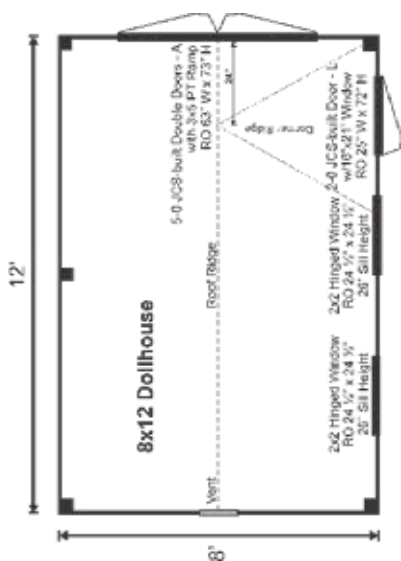

COMPLETE PRE-CUT KIT:

A weather tight shell. The PCK is the complete kit for a design. It includes everything required to assemble the building shell and includes doors and windows.

EVERY KIT INCLUDES

- Color Coded
- Part Numbered
- Step-by-Step Instructions
- All Fastening Hardware Included

Configure Yours at

WWW.JAMAICACOTTAGESHOP.COM