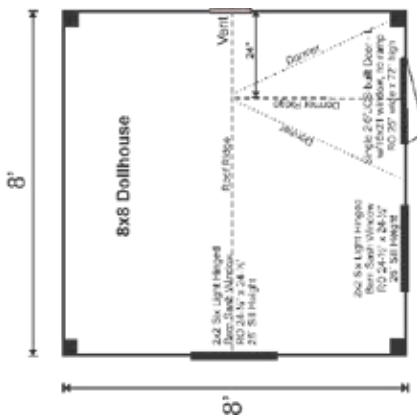

8X8 DOLLHOUSE

STORAGE SOLUTIONS

STORAGE SOLUTIONS

Cube 1: 42"x44"x196" Cube 2: 42"x42"x120"

8X8 DOLLHOUSE FULLY ASSEMBLED

Base Area: 64 sq. ft.

Total Interior Area: 64 sq. ft.

Recommended Foundation:

4-6" Crushed Gravel

Overall Dimensions: 10'6"H x 9'2"W x 9'2"D

Estimated Weight: 3000 lbs

Floor System

2 (qty) 4x6x8' Hemlock Skids

2"x6" rough sawn Hemlock

Joists 24" On Center

3/4" CDX Plywood Floor Decking

Floor Weight Rating: 25 lbs/sq. ft.

Walls

4"x4" Hemlock Post and Beam Wall Framing

Wall Height: 60" Dormer Wall Height: 60"

Siding: 1" rough sawn Pine Board & Batten

1" rough sawn Pine Corner, Door

& Window Trim & 2" rough sawn