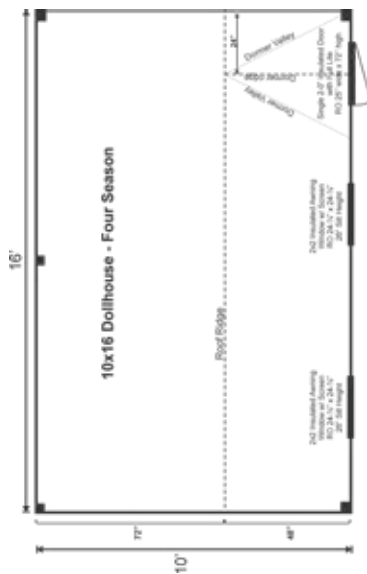

The darling Dollhouse would make Queen Victoria proud. The steep dormer above the single door and barn sash windows create an inviting space. Take the design to the next level with a cedar shingle roof upgrade.