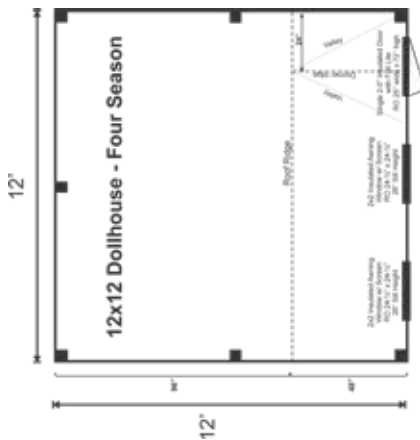

Walls

- 4"x4" Hemlock Post and Beam Wall Framing
- Wall Height: 60" Dormer Wall Height: 60"
- Wall Vapor Barrier
- Foil Backed Rigid Foam Insulation (R13)
- Shiplap Pine Interior Sheathing
- Siding: 1" rough sawn Pine Board & Batten
- 1" rough sawn Pine Corner, Door & Window Trim & 2" rough sawn Pine Fascia & Shadow Trim

Roof

- Gable Roof Style
- Roof Pitch: 6/12 Dormer: 24 / 12
- 2"x6" Kiln Dried Spruce Rafters 24" On Center
- 1"x6" Kiln Dried Spruce Exposed Collar Ties
- 1" rough sawn Solid Barn Board Roof Sheathing
- Roof Vapor Barrier
- 5 1/2" Fiberglass Insulation (R21)
- Shiplap Pine Interior Ceiling Sheathing
- Corrugated 29g Metal Roofing, Color: Evergreen
- Aluminum Valley Flashing

Door & Windows:

- Door: 1 (qty) 3-0 nine-lite Insulated Steel Door with Keyless Lever Locking Hardware
- Windows: 2 (qty) 2x2' Insulated Awning Window: White Vinyl Interior/Exterior w/ Screen

Assembly & Logistics Information

- Estimated Assembly Time: Two People: 54 hrs
- Estimated Shipping Cube Sizes
- Cube 1: 42"x58"x144" Cube 2: 42"x60"x196"
- Cube 2: 42"x16"x192" Cube 4: 42"x48"x192"

4-SEASON KITS:

The package includes the complete kit plus vapor barrier, insulation, solid pine roof sheathing, ship lap pine interior wall and ceiling sheathing, double-pane, energy efficient windows and an insulated steel door.