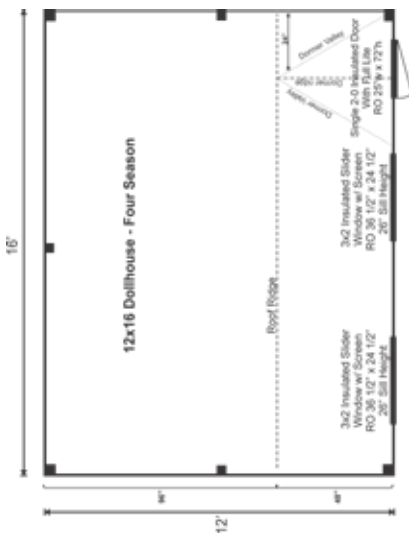

## 12X16 DOLLHOUSE

LIVING  
SOLUTIONS

LIVING  
SOLUTIONS

### 12X16 DOLLHOUSE 4-SEASON PRE-CUT KIT

Base Area: 192 sq. ft.

Total Interior Area: 192 sq. ft.

Recommended Foundation:

10-12" Crushed Gravel

Overall Dimensions: 10'6"H x 17'2"W x 13'2"D

Estimated Weight: 8500 lbs

Floor Weight Rating: 25 lbs/sq. ft.