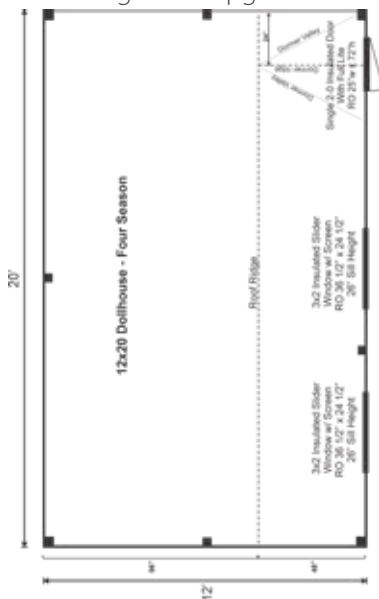

4-SEASON KITS:

The package includes the complete kit plus vapor barrier, insulation, solid pine roof sheathing, ship lap pine interior wall and ceiling sheathing, double-pane, energy efficient windows and an insulated steel door.

EVERY KIT INCLUDES

- Color Coded
- Part Numbered
- Step-by-Step Instructions
- All Fastening Hardware Included

Configure Yours at

WWW.JAMAICACOTTAGESHOP.COM