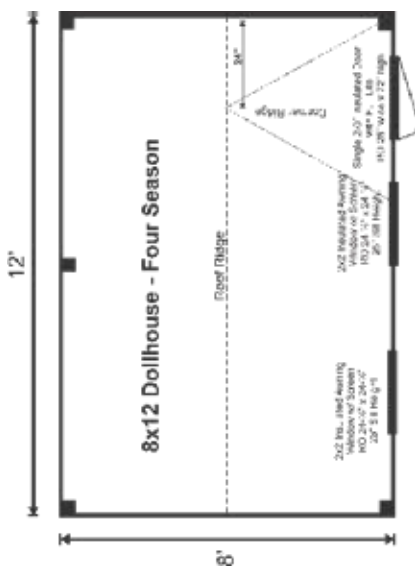

4-SEASON KITS:

The package includes the complete kit plus vapor barrier, insulation, solid pine roof sheathing, ship lap pine interior wall and ceiling sheathing, double-pane, energy efficient windows and an insulated steel door.

EVERY KIT INCLUDES

- Color Coded
- Part Numbered
- Step-by-Step Instructions
- All Fastening Hardware Included

Configure Yours at

WWW.JAMAICACOTTAGESHOP.COM