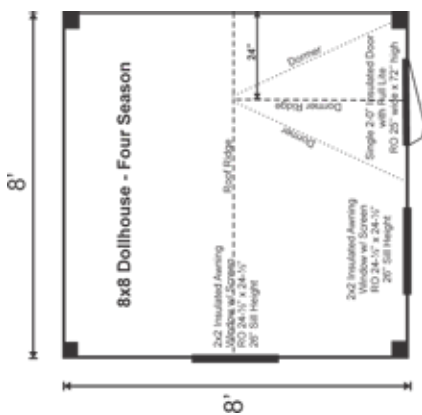

4-SEASON KITS:

The package includes the complete kit plus vapor barrier, insulation, solid pine roof sheathing, ship lap pine interior wall and ceiling sheathing, double-pane, energy efficient windows and an insulated steel door.

EVERY KIT INCLUDES

- Color Coded
- Part Numbered
- Step-by-Step Instructions
- All Fastening Hardware Included

Configure Yours at

WWW.JAMAICACOTTAGESHOP.COM