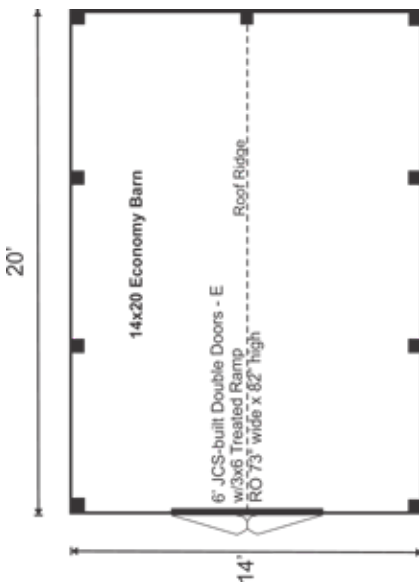

Our Economy Barn is an uncomplicated and affordable building that is often used for farming and gardening equipment, garage space or livestock shelter. All the barns include a set of large double barn doors. Economy buildings come with a silver galvalume roof and economy grade siding.

FULLY ASSEMBLED:

A weather tight shell. Specifications are the same as a PCK. Fully assembled prefabricated sheds and cottage buildings deliver exclusively to the northeast USA.

EVERY KIT INCLUDES

- Color Coded
- Part Numbered
- Step-by-Step Instructions
- & All Fastening Hardware Included

Configure Yours at

WWW.JAMAICACOTTAGESHOP.COM