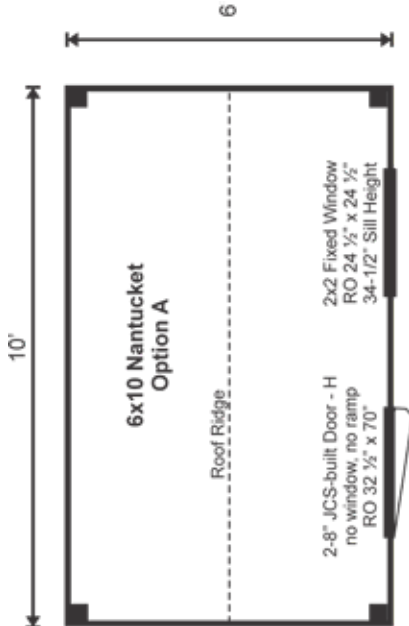

## 6X10 ECONOMY GRADE NANTUCKET OPTION A STORAGE SOLUTIONS

STORAGE SOLUTIONS

### 6X10 ECONOMY GRADE NANTUCKET OPTION A FULLY ASSEMBLED

Base Area: 60 sq. ft.  
Total Interior Area: 60 sq. ft.  
Recommended Foundation:  
4-6" Crushed Gravel  
Overall Dimensions: 8'6"H  
x 10'6"W x 6'6"D  
Estimated Weight: 2300 lbs