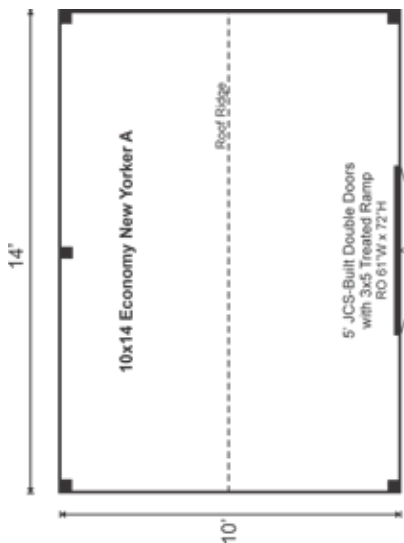

FULLY ASSEMBLED

The Economy New Yorker is an affordable backyard shed design that has two vertical feet over the Vermonter. The roofing is silver galvalume corrugated metal and the siding is 1" economy grade pine.

FULLY ASSEMBLED:

A weather tight shell. Specifications are the same as a PCK. Fully assembled prefabricated sheds and cottage buildings deliver exclusively to the northeast USA.

EVERY KIT INCLUDES

- Color Coded
- Part Numbered
- Step-by-Step Instructions
- & All Fastening Hardware Included

Configure Yours at

WWW.JAMAICACOTTAGESHOP.COM

10X14 ECONOMY NEW YORKER A STORAGE SOLUTIONS

10X14 ECONOMY NEW YORKER A FULLY ASSEMBLED

Base Area: 140 sq. ft.

Total Interior Area: 140 sq. ft.

Recommended Foundation:

4-6" Crushed Gravel

Overall Dimensions: 10'6"H

x 14'8"W x 10'8"D

Estimated Weight: 3800 lbs

Floor System

2 (qty) 4x6x14' Hemlock Skids

2x4 rough sawn Hemlock

Joists 24" On Center

1" rough sawn Hemlock Decking

Floor Weight Rating: 10 lbs/sq. ft.

Walls

4"x4" Hemlock Post and

Beam Wall Framing

Wall Height: 86"

Siding: 1" Economy Pine Board

1" rough sawn Pine Corner,

Door & Fascia Trim

Economy buildings are constructed with our sturdy hemlock frame and include economy grade siding and a silver galvalume 29 guage corrugated metal roof. Note: Pictures may reflect client upgrades and modifications that do not come standard.

Roof

Gable Roof Style

Roof Pitch: 5/12

2"x4" rough sawn Hemlock

Rafters 24" On Center

1"x6" rough sawn Hemlock

Exposed Collar Ties

1"x4" rough sawn Hemlock

Strapping 20" On Center

Corrugated 29g Metal Roofing,

Color: Silver Galvalume

Doors:

1 (qty) 5-0 JCS-built 2" Thick

rough sawn Pine Double Doors

w/ 3x5 Pressure Treated Ramp

Delivery & Logistics Information