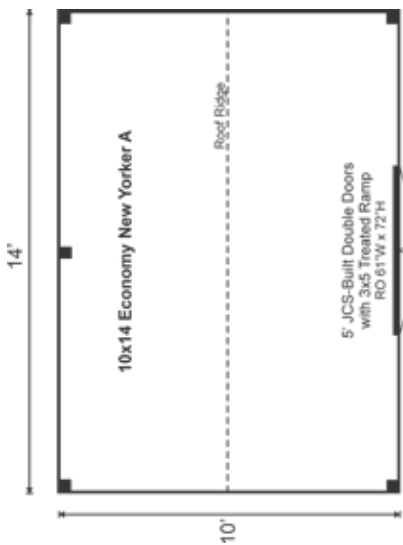

FULLY ASSEMBLED

The Economy New Yorker is an affordable backyard shed design that has two vertical feet over the Vermonter. The roofing is silver galvalume corrugated metal and the siding is 1" economy grade pine.

FULLY ASSEMBLED:

A weather tight shell. Specifications are the same as a PCK. Fully assembled prefabricated sheds and cottage buildings deliver exclusively to the northeast USA.

EVERY KIT INCLUDES

- Color Coded
- Part Numbered
- Step-by-Step Instructions
- & All Fastening Hardware Included

Configure Yours at

WWW.JAMAICACOTTAGESHOP.COM

10X14 ECONOMY NEW YORKER A STORAGE SOLUTIONS

10X14 ECONOMY NEW YORKER A FULLY ASSEMBLED

Base Area: 140 sq. ft.

Total Interior Area: 140 sq. ft.

Recommended Foundation:

4-6" Crushed Gravel

Overall Dimensions: 10'6"H

x 14'8"W x 10'8"D

Estimated Weight: 3800 lbs

Floor System

2 (qty) 4x6x14' Hemlock Skids

2x4 rough sawn Hemlock

Joists 24" On Center

1" rough sawn Hemlock Decking

Floor Weight Rating: 10 lbs/sq. ft.

Walls

4"x4" Hemlock Post and

Beam Wall Framing

Wall Height: 86"

Siding: 1" Economy Pine Board

1" rough sawn Pine Corner,

Door & Fascia Trim

Economy buildings are constructed with our sturdy hemlock frame and include economy grade siding and a silver galvalume 29 guage corrugated metal roof. Note: Pictures may reflect client upgrades and modifications that do not come standard.

Roof

Gable Roof Style

Roof Pitch: 5/12

2"x4" rough sawn Hemlock

Rafters 24" On Center

1"x6" rough sawn Hemlock

Exposed Collar Ties

1"x4" rough sawn Hemlock

Strapping 20" On Center

Corrugated 29g Metal Roofing,

Color: Silver Galvalume

Doors:

1 (qty) 5-0 JCS-built 2" Thick

rough sawn Pine Double Doors

w/ 3x5 Pressure Treated Ramp

Delivery & Logistics Information