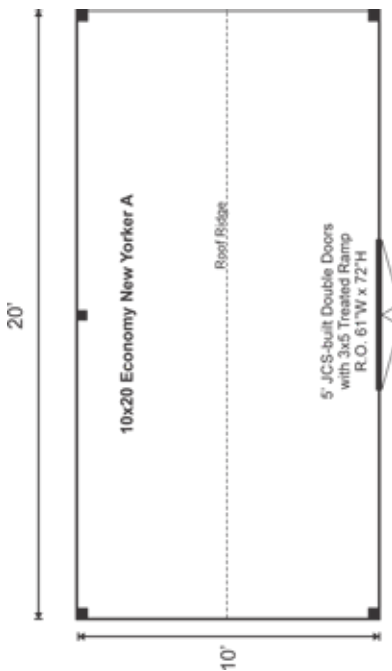

# FULLY ASSEMBLED

The Economy New Yorker is an affordable backyard shed design that has two vertical feet over the Vermonter. The roofing is silver galvalume corrugated metal and the siding is 1" economy grade pine.

### 10X20 ECONOMY NEW YORKER A FULLY ASSEMBLED

Base Area: 200 sq. ft.

Total Interior Area: 200 sq. ft.

Recommended Foundation:

6-8" Crushed Gravel

Overall Dimensions: 10'6"H  
x 20'8"W x 10'8"D

Estimated Weight: 4900 lbs

#### Floor System

2 (qty) 6x6x20' Hemlock Skids

2x4 rough sawn Hemlock

Joists 24" On Center

1" rough sawn Hemlock Decking

Floor Weight Rating: 10 lbs/sq. ft.