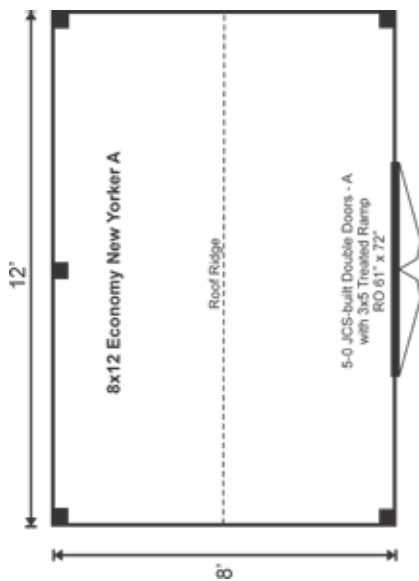

FULLY ASSEMBLED:

A weather tight shell. Specifications are the same as a PCK. Fully assembled prefabricated sheds and cottage buildings deliver exclusively to the northeast USA.

EVERY KIT INCLUDES

- Color Coded
- Part Numbered
- Step-by-Step Instructions
- & All Fastening Hardware Included

Configure Yours at

WWW.JAMAICACOTTAGESHOP.COM

8X12 ECONOMY NEW YORKER A

STORAGE SOLUTIONS