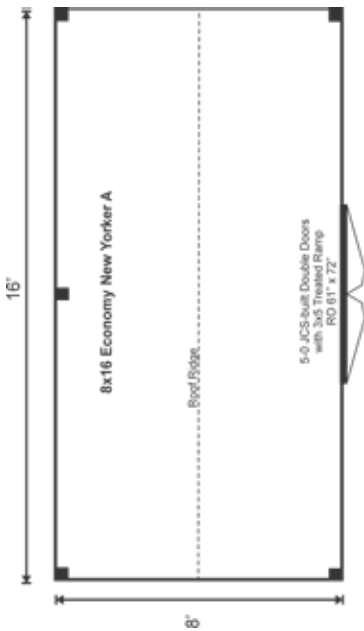

# FULLY ASSEMBLED

The Economy New Yorker is an affordable backyard shed design that has two vertical feet over the Vermonter. The roofing is silver galvalume corrugated metal and the siding is 1" economy grade pine.

## 8X16 ECONOMY NEW YORKER A

### 8X16 ECONOMY NEW YORKER A FULLY ASSEMBLED

Base Area: 128 sq. ft.

Total Interior Area: 128 sq. ft.

Recommended Foundation:  
4-6" Crushed Gravel

Overall Dimensions: 10'6"H  
x 16'8"W x 8'8"D

Estimated Weight: 3500 lbs

#### Floor System

2 (qty) 6x6x16' Hemlock Skids

2x4 rough sawn Hemlock  
Joists 24" On Center

1" rough sawn Hemlock Decking

Floor Weight Rating: 10 lbs/sq. ft.